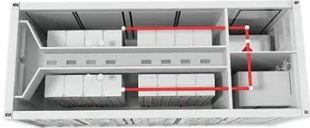

Get fast shipping and top-rated customer service.

[Get Price](#)

JMT Web Client

Client Login Sign in

[Get Price](#)