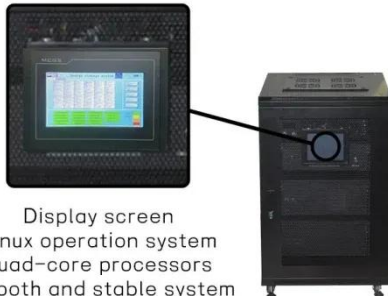

household devices. Learn how inverters work, their types, sizing tips, installation guide, and what to consider ...

[Get Price](#)

Power Inverters at Tractor Supply Co.

Power Inverters at Tractor Supply Co. Buy online, free in-store pickup. Shop today!

[Get Price](#)

What Is an Inverter?

A power inverter is an electrical component that converts direct current (DC) to alternating current (AC). Inverters are an essential part of many electronic devices and systems, from ...

[Get Price](#)