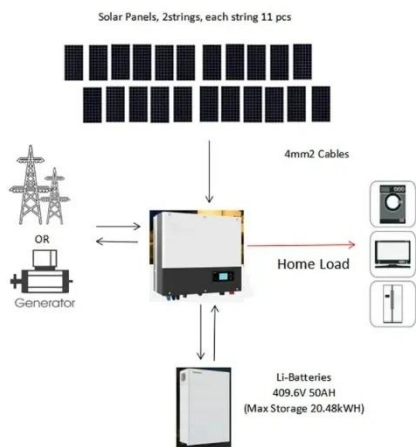

Optimized for highest power density at smallest size, the module is part of Bosch's automotive inverter and eAxle. It is also available independently for manufacturers and suppliers and their own vehicle ...

[Get Price](#)

Amazon : Power Inverters

Shop through a wide selection of Power Inverters at Amazon . Free shipping and free returns on eligible items.

[Get Price](#)

Predator Generators

PREDATOR inverter generators are 90 percent quieter, 25 percent lighter, and offer 6 times more power than other generators.

[Get Price](#)