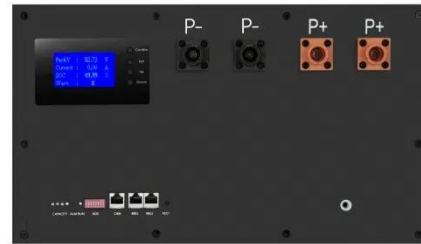

MITSUBISHI ELECTRIC Power devices: Power module

IGBT modules for multi-level inverter
Rated voltage=1200V~1700V Rated current=185A~1200A

[Get Price](#)

How Does a Power Inverter Work? An Easy Explanation for Beginners

A power inverter converts DC to AC, letting batteries or solar panels run

household devices. Learn how inverters work, their types, sizing tips, installation guide, and what to consider ...

[Get Price](#)