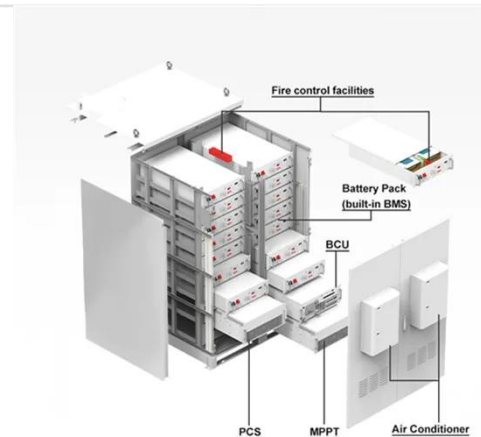

DJI BS65 Intelligent Battery Station - Candrone