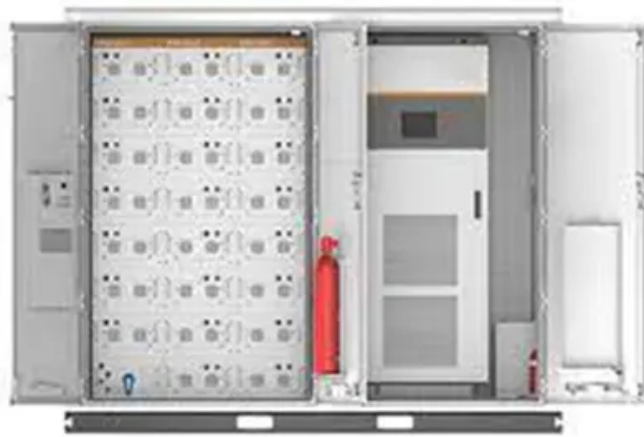

PIENAAR ENERGY (PTY) LTD

Huijue Bahrain outdoor power supply large capacity 10 degrees

Huijue Bahrain outdoor power supply large capacity 10 degrees

Weatherproof outdoor dc power supply, DC waterproof power supply ...