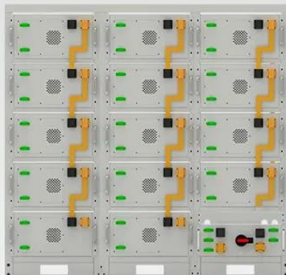

Energy Storage System Products List covers all Smart String ESS products, including LUNA2000, STS-6000K, JUPITER-9000K, Management System and other accessories product series.

[Get Price](#)

Huawei Energy Storage Container Cabinet

Huawei's energy storage technologies extend battery life, ensure safe operation and simplify maintenance and servicing (O& M) through precise management of battery cells, packs and ...

[Get Price](#)

Battery String-S224

- 1C Charge/Discharge
- Easy configuration and maintenance
- Power supply can be single battery string or parallel battery strings

How to Choose the Best Solar Battery Huawei for Your Home

...

Learn what to look for in a solar battery Huawei, including key specs, top models, pricing, and buyer tips to make an informed decision.

[Get Price](#)

Contact Us

For catalog requests, pricing, or partnerships, please visit: