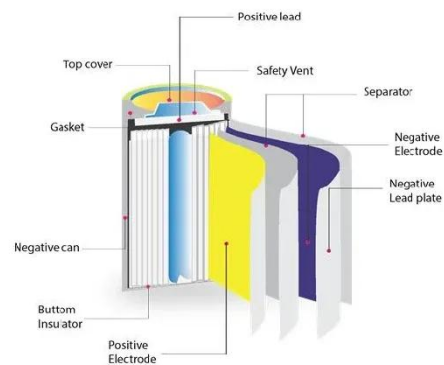

Huawei 3000W 12V to 220V Inverter: Ultimate Guide for Home Energy