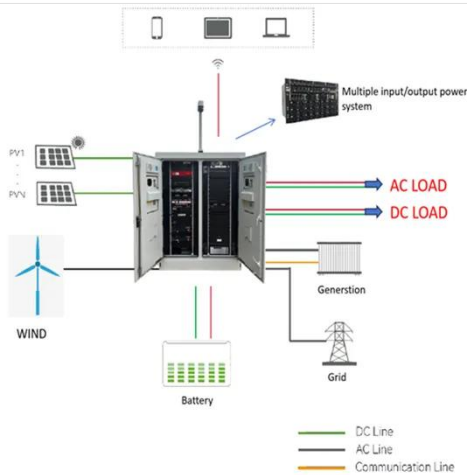

How Many Watts Does A Solar Panel Produce

In 2024, you can purchase solar panels ranging from 100 watts to 200 watts from Jackery. Another critical concept to understand is that these figures are quoted for ideal conditions, such as bright ...

[Get Price](#)