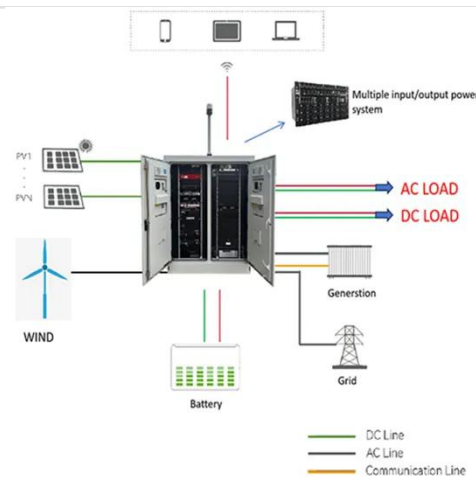

How many watts does a 665 solar panel have? , NenPower

How many watts does a 665 solar panel have? The 665-watt solar panel