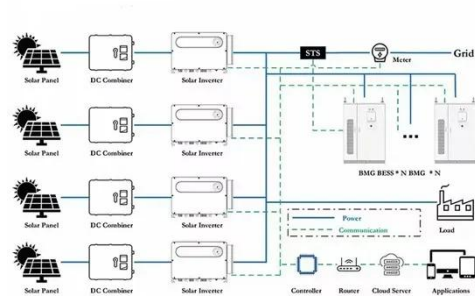

(SUVELL) is a high-tech enterprise specializing in the research, development, production and sales of transformer accessories, switch cabinet ...

[Get Price](#)

Custom China 4000 Amp Switchgear Manufacturers, Exporters

Must-See List 4000 Amp Switchgear More Than a Supplier - A Partner Industry Leaders In today's competitive landscape, the selection of a reliable switchgear partner can significantly ...

[Get Price](#)

Contact Us

For catalog requests, pricing, or partnerships, please visit:
<https://pienaarshof.co.za>