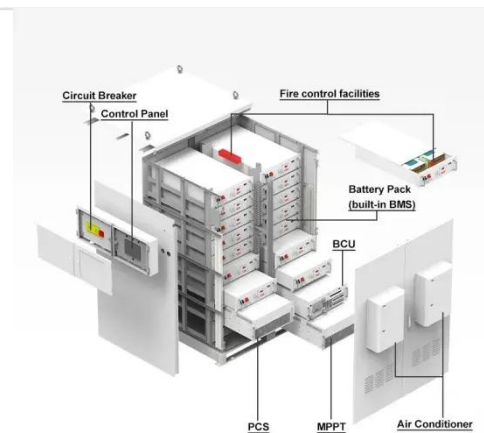

In this blog, we'll explore how off-grid battery storage systems are addressing energy challenges in agriculture, helping farmers stay competitive in a rapidly evolving landscape.

[Get Price](#)

LiHub , HAIKAI Energy

Perfect for EV charging stations, solar farms, commercial energy storage, energy trading, peak shaving, and demand charge management, the LiHub delivers efficiency, flexibility, and long-term reliability.

[Get Price](#)

ESS

Battery Storage for Agriculture

Our feasibility study shows you clearly and based on data whether an electricity storage system is worthwhile for your farm - including potential savings and optimization options.

[Get Price](#)

Mobile ESS & Energy Storage Cabinet Manufacturer , Topband ...

With 14 years of specialized energy storage R&D and customization