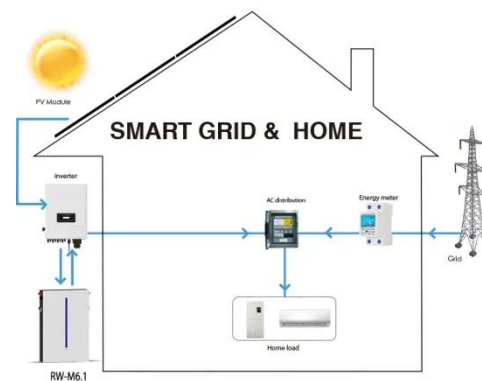

Coloured solar panels , Solarix

Solarix coloured solar panels: the most beautiful colours and designs for facades