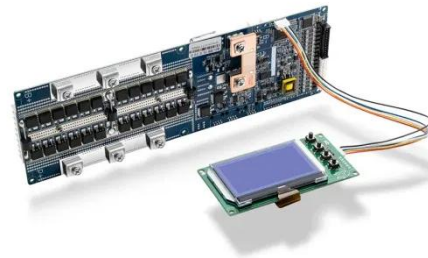

Great Wall Fengjun 5 Pioneer Edition , 5-Seater Diesel Pickup

The Great Wall Fengjun 5 Pioneer Edition Diesel is a powerful 5-seater, 4WD pickup equipped with the GW4D20M diesel engine and a 6-speed manual gearbox (6MT).

[Get Price](#)

Unveiling the Powerhouse: A Deep Dive into Great Wall Fengjun 5's

As we peel back the layers of this technological onion, remember: In the