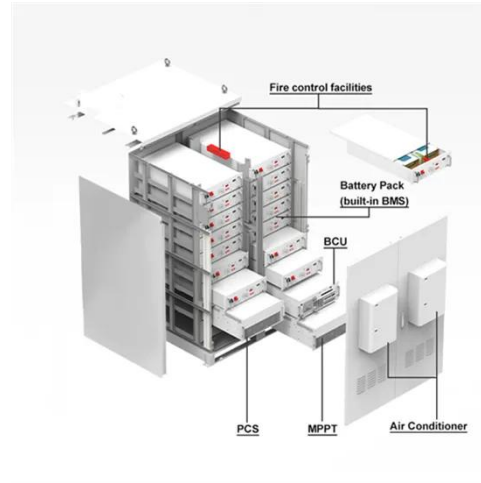

Portable Power Station 166Wh, 300W ...

Portable Power Source: Simple to use, there is a power button on the middle to turn on the generator, so you won't be pulling any ripcords to turn on it; it will allow you to camp and recharge power without ...

[Get Price](#)

Contact Us

For catalog requests, pricing, or partnerships, please visit:
<https://pienaarshof.co.za>