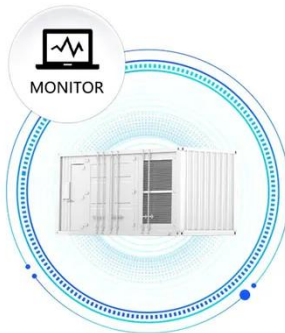

SUPPORT REAL-TIME ONLINE
MONITORING OF SYSTEM STATUS

Fixed Definition & Meaning , Britannica Dictionary

FIXED meaning: 1 : used to describe something that does not change; 2 : placed or attached in a way that does not move easily

[Get Price](#)

Energy Storage Systems for Sport Events

With a single energy storage installation capable of storing 500 kilowatt-hours (kWh) of energy, stadiums can ensure uninterrupted power supply throughout the event.

[Get Price](#)