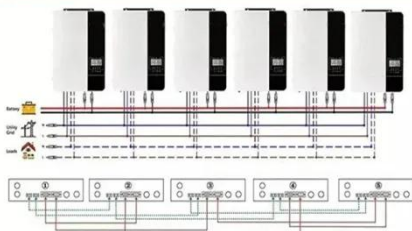

The HJ-G215-418L industrial and commercial energy storage system from Huijue Group adopts an integrated design concept, with integrated batteries in the cabinet, battery management system, ...

[Get Price](#)

EPS Battery Cabinet Inverters: Key Solutions for Reliable Power ...

With global energy demands rising and renewable integration accelerating, EPS (Emergency Power Supply) battery cabinet inverters have become indispensable. These systems ensure uninterrupted ...

[Get Price](#)

BOSS.12 Storage Cabinet

If you already have an energy storage system, the BOSS Cabinet can bring auxiliary battery power to your system. Each BOSS.12 System can hold up to twelve PHI-3.8-M Batteries to expand your ...

[Get Price](#)

Custom Battery Cabinet Solutions , Myers EPS

The Myers EPS Traffic Battery Backup