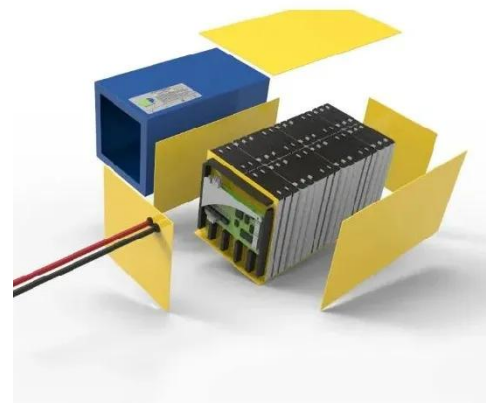

Electroluminescence & Photoluminescence Testing for PV

PanEL-Spot enables EL Imaging on a range of PV samples, from individual solar cells to full-size commercial panels, and everything in between. See why your cells and panels exhibit low efficiency, ...