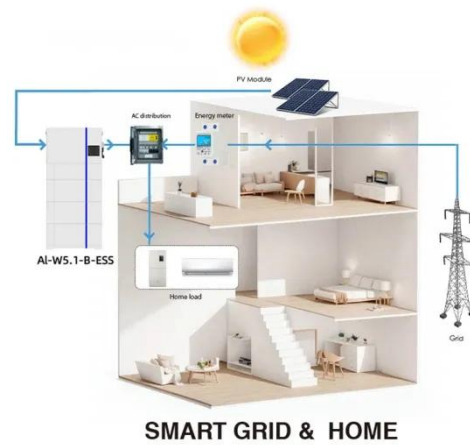

inspection to find hidden problems in solar panels. This method works by putting a special voltage on the photovoltaic cells when it is dark.

[Get Price](#)

Contact Us

For catalog requests, pricing, or partnerships, please visit:
<https://pienaarshof.co.za>