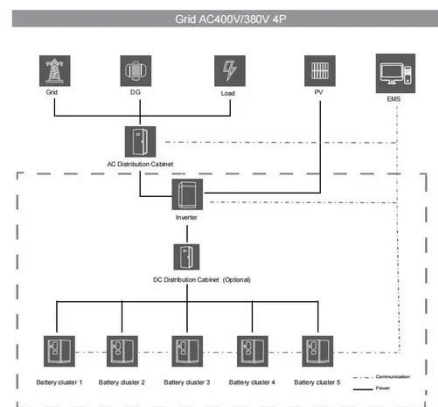

PIENAAR ENERGY (PTY) LTD

Edge Computing Power Cabinet with AC DC Integration

Edge Computing Power Cabinet with AC DC Integration

100kW DC200V~750V AC/DC power converter Energy Storage PCS Cabinet

This Energy Storage Hybrid PCS Cabinet: A versatile solution for industrial and commercial energy storage. Seamlessly integrates grid-connected and off-grid modes, with bidirectional ACDC and ...

[Get Price](#)

DC Power Systems: Products & Equipment , OmniOn Power

Reliable, modular data center power architecture that provides high power density and can grow with a data centers' computing needs. The Edge power architecture can help improve efficiency, reduce ...

[Get Price](#)

DC-DC Cabinet Solutions , Zekalabs

Explore a wide range of powerful DC-DC cabinet solutions for complex applications and systems.

[Get Price](#)

AC/DC Integrated Cabinet Market

Integrated AC/DC cabinets provide clean, regulated DC power directly at the point of use within manufacturing plants, warehouses, and process control facilities.