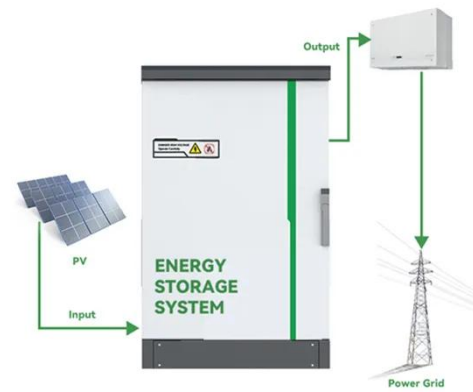

Self-contained micro data center for edge computing. Comes with a built-in bottom-mounted cooling unit (5kW) with an integrated condensate water processing device, remote monitoring and management, ...

[Get Price](#)

Contact Us

For catalog requests, pricing, or partnerships, please visit:
<https://pienaarshof.co.za>