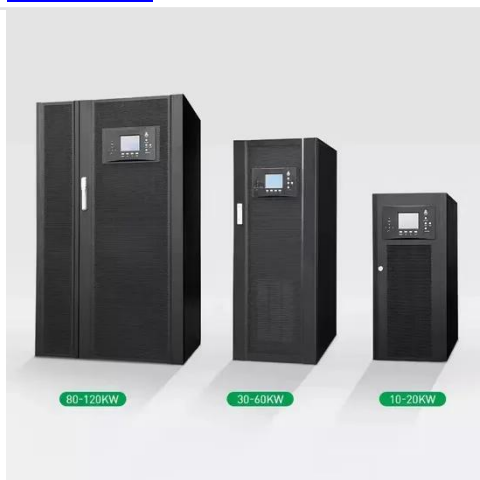

Dutch energy storage cabinet for microgrids 1200mm deep

Outdoor Cabinet Energy Storage System

Product Features: Standardized structure design, menu-type function configuration, photovoltaic charging module, a parallel off-grid switching module, power frequency transformer, and other ...

[Get Price](#)

Integrated energy storage cabinets

The cabinet provides a centralized and secure storage solution for energy storage components. Properly connect the components to the electrical system for seamless energy management.

[Get Price](#)

dutch outdoor energy storage cabinet, 1200mm deep installation , etrailer

Find the perfect dutch outdoor energy storage cabinet, 1200mm deep installation to suit your needs, with options curated to align seamlessly with your requirements

[Get Price](#)