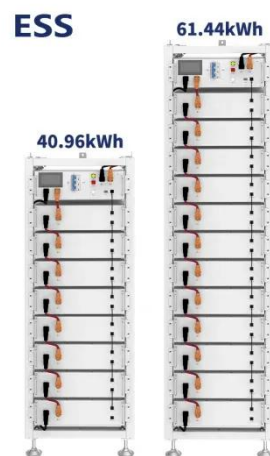

24U Outdoor Network Cabinet

With its IP66 rating, this outdoor network cabinet ensures superior protection against dust and water ingress, making it the ideal choice for safeguarding equipment in exposed, high risk ...

[Get Price](#)

Dust Proof Server Rack Enclosure DS-700 , DustShield