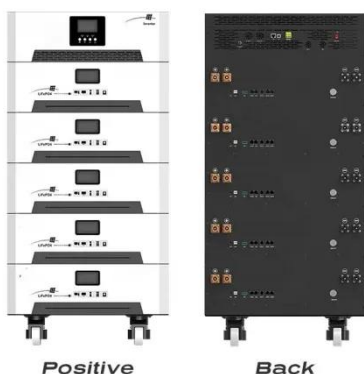

24U Outdoor Network Cabinet

With its IP66 rating, this outdoor network cabinet ensures superior protection against dust and water ingress, making it the ideal choice for safeguarding equipment in exposed, high risk ...

[Get Price](#)

Dust Proof Server Rack Enclosure DS-700 , DustShield