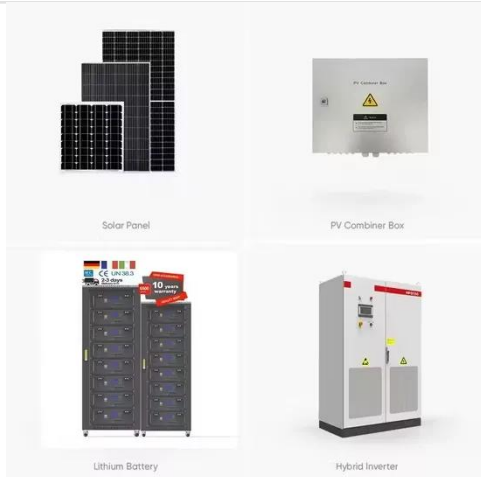

On Ap, Wuling Power Corporation Ltd., started the construction of its first integrated smart energy project in Bangladesh, a 55 MW rooftop PV power + 5 MW energy storage project. [pdf]

[Get Price](#)

DODOMA ENERGY STORAGE LITHIUM BATTERY

o 30KW 3-phase on-grid inverter with energy storage o Self-consumption and Feed-in to the grid o Programmable supply priority for PV, Battery or Grid o High efficiency o Easy install and maintenance ...

[Get Price](#)

DODOMA BATTERY ENERGY STORAGE POWERING ...

AZE's lithium battery energy storage system (BESS) is a complete system design with features like high energy density, battery management, multi-level safety protection, an outdoor cabinet with a modular ...

[Get Price](#)

DODOMA SMART SOLAR SOLUTIONS POWERING AFRICA S ...