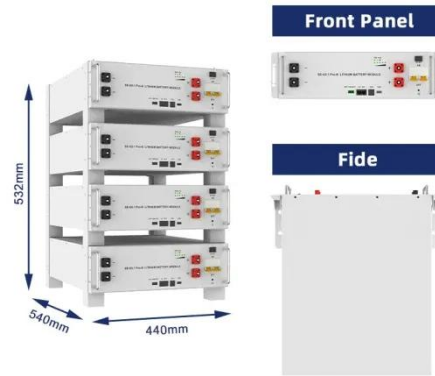

[Get Price](#)

DODOMA ENERGY STORAGE LITHIUM BATTERY

o 30KW 3-phase on-grid inverter with energy storage o Self-consumption and Feed-in to the grid o Programmable supply priority for PV, Battery or Grid o High efficiency o Easy install and maintenance ...