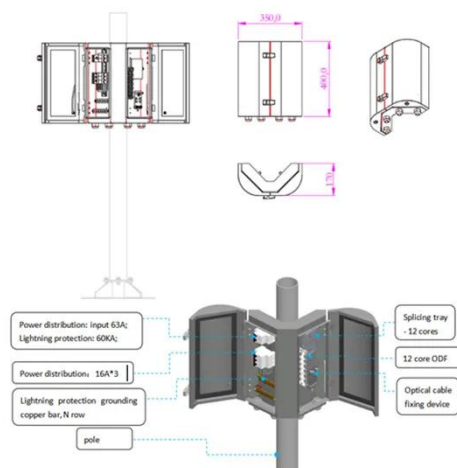

9HU System rack for ICS 6200 Integrated ...

Flexible and configurable system cabinet for the ICS 6200 Integrated