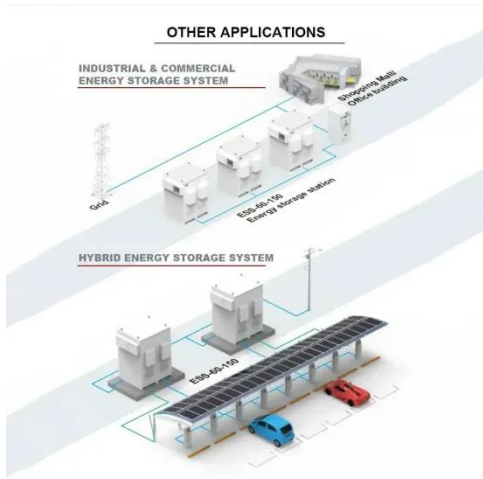

Civil communication level 5 base station

Types of Base Stations

In the US, there are over 417K cell sites as of 2020. 5G base stations feature advanced active antenna systems with multiple antennas in MIMO configuration, resulting in higher ...

[Get Price](#)

Civil Base Station-Sanan IC

This enables users to enjoy high-speed uplink and downlink wireless communication experiences even in densely populated areas such as office buildings and stadiums.

[Get Price](#)