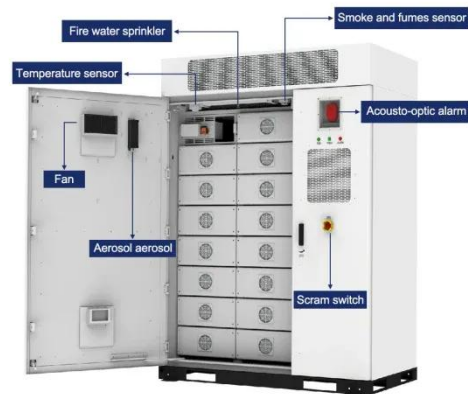

[Get Price](#)

Automatic Transfer Switches (ATS)

Equipped with motors for remote operation with ratings from 63A to 1600A. Combined with an external transfer switch controller they become an Automatic Transfer Switch (ATS) to maximize the efficiency ...