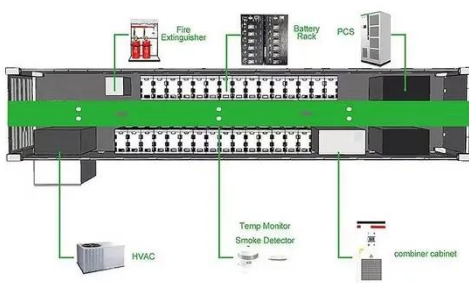

Chabu Color Steel Tile Photovoltaic Support

Color Steel Tile Solar Mounting System

The color steel tile solar mounting system is primarily suitable for commercial and industrial buildings, warehouses, carports, and other color steel tile roof scenarios, especially for projects that require efficient ...

[Get Price](#)

CN210839440U

The utility model relates to a photovoltaic support technical field, more specifically say, relate to a various steel tile photovoltaic module fixed tracking support.

[Get Price](#)

Zero carbon industrial solutions

PV color steel tile is one of the most typical applications of BIPV (building integrated PV). PV color steel tiles have both PV power generation and Building materials characteristics and are the essential ...

[Get Price](#)