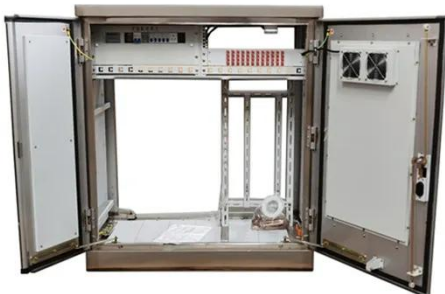

Can a 15W solar cell be used

---

15 Watt 18 Volt Small Solar Panel Review

Whether you're an outdoor enthusiast like me, a DIY hobbyist, or just someone looking to make small sustainable changes around the house, this compact solar solution is certainly worth ...

[Get Price](#)

---

15 Watt 18 Volt Small Solar Panel, 15W 12V Mono High Efficiency ...

The panel can be used in a variety of applications such as door openers, security systems, solar lighting, Pet house, electronic fences, battery maintainers, and more.

[Get Price](#)

Why Choose a 15W Solar Panel for Your Needs?

This power rating makes it versatile and suitable for different applications. Whether you need a reliable power source for small devices or as part of a larger solar system, a 15W panel can meet your ...

[Get Price](#)