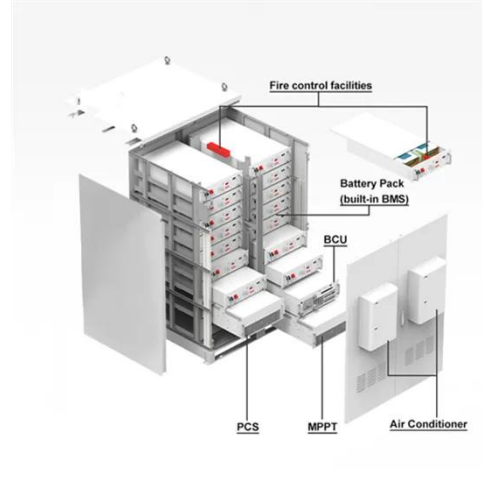

### XTE 802G Generator Room Walk-In-Cabinet

The XTE 802G Generator Room is a companion enclosure for the XTE 802 Walk-In-Cabinet (WIC). The XTE 802G can be used to protect a 20 kW generator in snowy climates.

## Design generator rooms for optimum performance

Know how to design a genset room to meet optimal system performance. Electrical power is essential to business continuity and life safety. Even a brief disruption in the electrical power ...

## Generator Set Rooms & Enclosures

Learn how to set up a genset in a room or enclosure. There are specific considerations you have to take into account, learn about them here.

[Get Price](#)

## Generator Enclosure Spacing

In this white paper, CFD has been utilized to look at the influences of walls near generator enclosures as well as the influence of prevailing winds.

[Get Price](#)