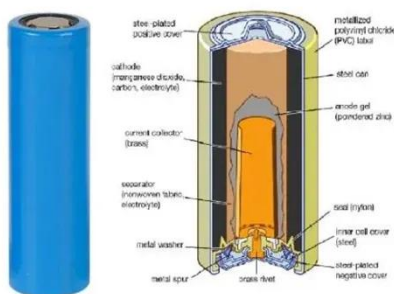

Burundi 12v 300ah energy storage battery

LiTime 12V 300Ah LiFePO4 Lithium Battery

Elevate your energy storage with the 12V 300Ah LiFePO4 lithium battery. Enjoy long-lasting power, enhanced safety, and superior performance.

[Get Price](#)

Buy 12V 300Ah LiFePO4 Deep Cycle Rechargeable Lithium Iron Battery

desertcart ships the 12V 300Ah LiFePO4 Deep Cycle Rechargeable Lithium Iron Battery Built-in 300A BMS, Can Support 3840W Power Output, 4000+ Cycles, With Display, Perfect for RV Solar wind system Energy ...

[Get Price](#)

CHINS LiFePO4 Battery 12V 300AH Lithium Battery

desertcart ships the CHINS LiFePO4 Battery 12V 300AH Lithium Battery - Built-in 200A BMS with Low-Temp Protection, 2000~6000 Cycles, Perfect for RV, Off-Grid, Solar Power System, Home Backup, Boat, UPS, ...

[Get Price](#)