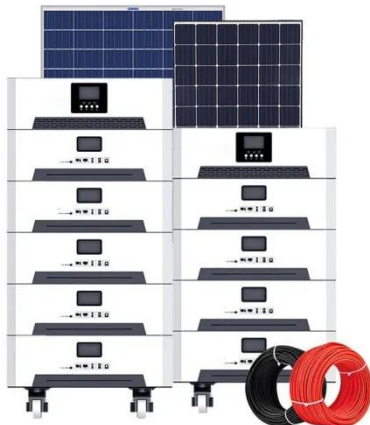

Boston Outdoor Lighting

We design and install custom low-voltage systems that enhance beauty, safety, and curb appeal--serving homeowners across Massachusetts, New Hampshire, and Rhode Island.

[Get Price](#)

OUTDOOR CABINETS ACCESSORIES

The cabinets are single and double skin types, and made of the galvanized material DX51D (1.0226) +Z 275 as standard. also stainless and aluminum options are available.

[Get Price](#)

Outdoor Cabinets

As one of the top cabinet contractors in the area, Boston Bluestone is eager to help find the perfect outdoor cabinets for your needs. We select from the finest materials, ensuring the finished installation ...

[Get Price](#)

Earthquake-Resistant Design Concepts

Without the expertise and efforts of these men and women, this document and all it represents with respect to