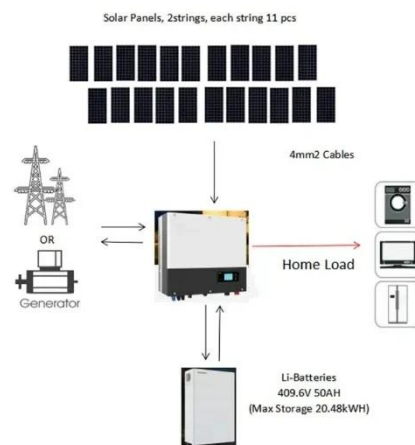

100kW 215kWh All-in-One Battery Storage Cabinet (iCON BESS)