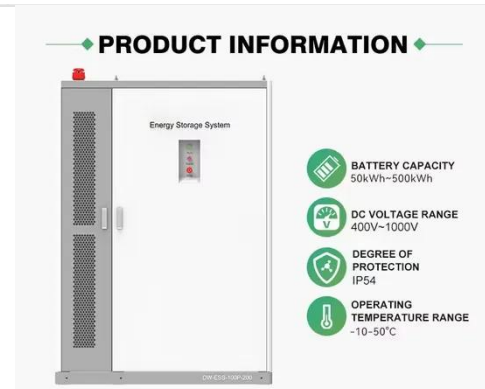

dutch lithium battery cabinet, 800mm deep , etrailer

Uncover the ideal dutch lithium battery cabinet, 800mm deep solution from our diverse range of products, with the flexibility to filter your results for precision.

[Get Price](#)

Standard Cubicles , Nirvana Engineering Power Storage

Standard sizes are all based on 800mm unit depth, heights of 1000mm, 1400mm or 1800mm, with module widths available of 600mm, 900mm and 1200mm. Special sizes can be made available on ...

[Get Price](#)

Lithium-Ion Battery Storage Cabinet

Designed to exceed IFC24 fire-containment standards, it enables secure storage of bulk, damaged, or prototype batteries without the need for a separate fire-rated room. Lightweight, mobile, and field ...

[Get Price](#)

Contact Us