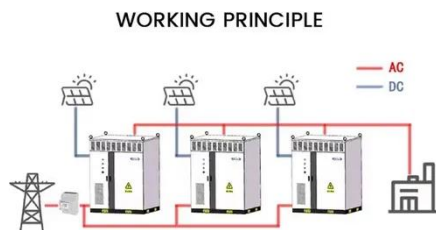

Lithium Ion Battery Storage Cabinet LBSC-A11

Our Lithium Ion Battery Storage Cabinet LBSC-A11 is suitable for large-scale battery storage, EV charging stations, and energy storage facilities. It provides high-capacity containment with integrated ...

[Get Price](#)

Battery Cabinet, Battery Storage Cabinet, Battery Bank Rack

EverExceed VRLA battery cabinets are