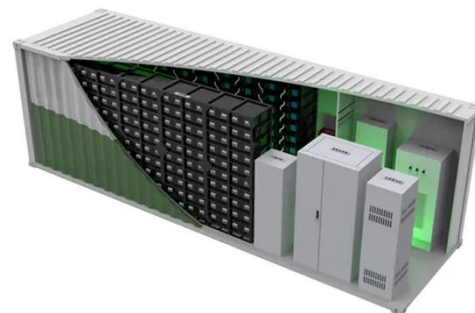

Communication Base Station Battery Cabinets , Huijue Group E-Site

Behind every communication base station battery cabinet lies a complex engineering marvel supporting our hyper-connected world. As 5G deployments surge 78% YoY (GSMA 2023), these silent power ...