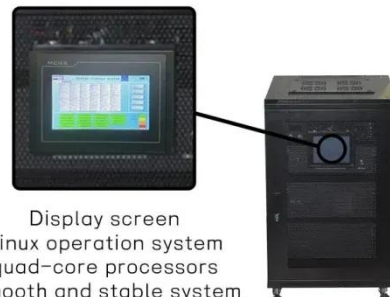

Mission Critical Outdoor Telecom Cabinets , nVent SCHROFF

These cabinets are constructed using high-quality materials and fortified with secure locking mechanisms, tamper-evident seals, and intrusion detection systems to deter unauthorized entry.