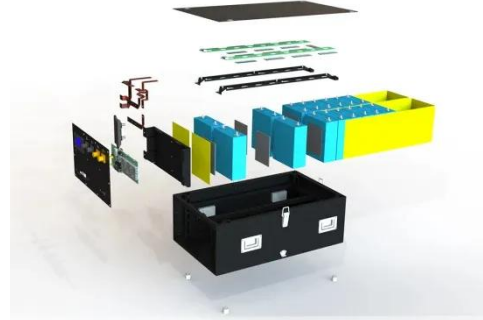

PIENAAR ENERGY (PTY) LTD

Base station cabinet 600mm deep

Base station cabinet 600mm deep

600mm Wide 600mm Deep Racky Rax Wall Mounted Cabinet , 800mm x 600mm

Our range of 600mm wall mounted data cabinets have been designed with ease of installation and maintenance in mind. The high specification of the cabinet means it's suitable for almost any data ...

[Get Price](#)

600mm Deep Wall Mount Data Cabinet

The Lightweight Wall Mounting Cabinets feature fixed profiles and a large cutout ...

[Get Price](#)

600mm Kitchen Base Units , Kitchens , Screwfix

Buy 600mm Kitchen Base Units at Screwfix . Convenient storage with flat pack 600mm kitchen cupboards to fit in your space. 24/7 customer service centre.

12V 10AH

600mm Wide x 600mm Deep Data Cabinets & Server Racks , Comms ...

The 18U 600mm Wide x 600mm Deep PI Data enclosure/cabinet has been designed to ensure maximum rigidity and weight loading without compromising the versatility of the solution.

[Get Price](#)

600mm wide x 600mm deep Data Cabinets

Our range of 600mm wide x 600mm deep cabinets offer great quality at a very reasonable price. A 600mm x 600mm floor standing data cabinet is compatible with all brands and provides the flexibility ...