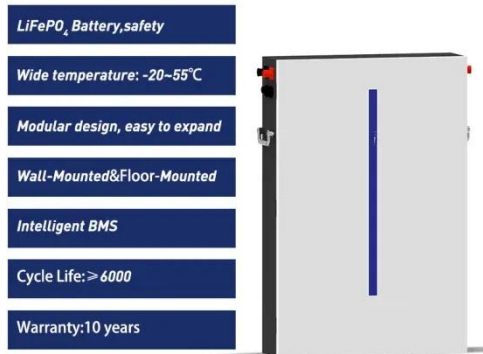

Bamaco off-grid bess cabinet 20mwh

Cabinets and racks - KonkaEnergy

Designed for optimal performance, safety, and scalability, they ensure seamless integration with BESS systems. Power your business with reliability and innovation.

[Get Price](#)

Gotion GRID 20MWh en

Seven-layer protection plus IP55 / C5 certification. Reliable operation in extreme environments. Multilingual intelligent control platform improves O&M efficiency. Modular integration solution ...

[Get Price](#)