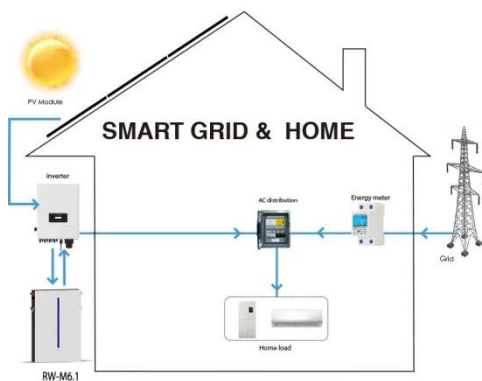

- Advanced Safety: Features thermal management and fire suppression systems.
- Flexible Configurations: Supports peak shaving, backup power, and renewable energy integration.
- Easy ...

[Get Price](#)

BESS Camping Outdoor Power Supply Price Guide 2024: Costs, ...

Summary: Discover how BESS (Battery Energy Storage Systems) revolutionizes outdoor adventures with reliable power solutions. This guide breaks down pricing factors, compares top models, and ...

[Get Price](#)

Apia integrated energy storage cabinet 15kw , ICEENG CABINET

ICEENG CABINET serves customers in 18+ countries across Africa, providing outdoor communication cabinets, power equipment enclosures, and battery energy storage cabinets for telecommunications, ...

[Get Price](#)

SUNPOWER & TECHNOLOGY