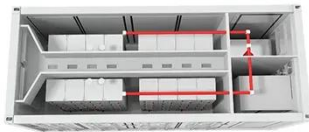

Alphaess solar outdoor power cabinet