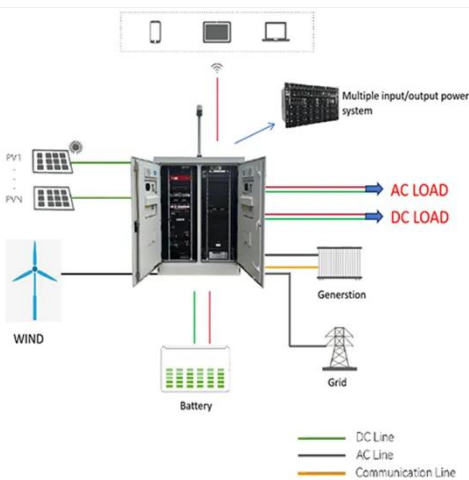

[Get Price](#)

Airport (1970)

Reviewers say 'Airport' is lauded for its star-studded cast and pioneering role in the disaster film genre. It explores personal dramas, airport operations, and a bomb threat. Criticisms include slow pacing, ...

[Get Price](#)

Appleton Airport (ATW) , Appleton International Airport

Explore nonstop destinations, flight deals, parking, and ATW Express services at Appleton International Airport.

[Get Price](#)