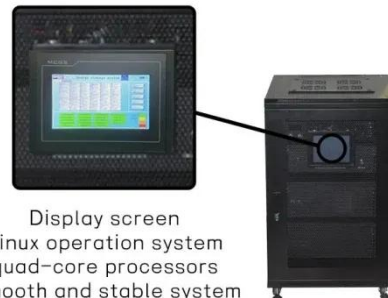

Display screen
Linux operation system
quad-core processors
smooth and stable system

Battery Swapping Station: Optional Power Supply

Choosing the right power supply solution for battery swapping stations is fundamental for ensuring the efficient and safe operation of the station. When making this choice, there are three significant ...

[Get Price](#)

Battery swapping cabinet

Sre power has been focusing on battery swapping stations and battery charging