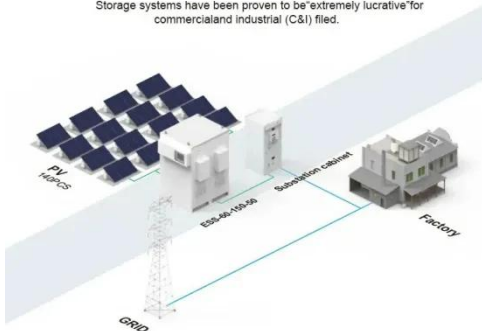

BASIC APPLICATION