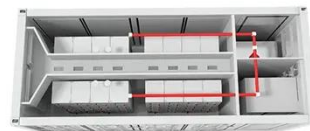

600mm deep power storage cabinet for mining

600mm Wide x 600mm Deep Data Cabinets & Server Racks , Comms ...

The 12U 600mm Wide x 600mm Deep PI Data enclosure/cabinet has been designed to ensure maximum rigidity and weight loading without compromising the versatility of the solution.

[Get Price](#)

Mining Storage & Workstation Solutions , Smart Storage Solutions

At Smart Storage Solutions, we engineer durable, secure, and highly customizable storage systems that help mining operations optimize uptime, protect tools, and streamline workflows.

[Get Price](#)

APC NetShelter 6U Wallmount Rack Enclosure Server ...

Featuring a wall-mountable design for optimal efficiency in areas ...

[Get Price](#)