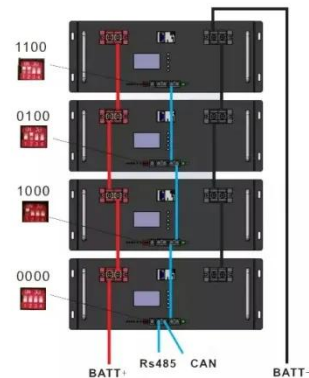

600kW modular outdoor cabinet for subway stations

Energy Storage Equipment, Energy storage solutions, Lithium battery

To cope with the problem of no or difficult grid access for base stations, and in line with the policy trend of energy saving and emission reduction, Huijue Group has launched an innovative ...

[Get Price](#)

Outdoor Trackside , nVent SCHROFF

Specifically, the Outdoor Modular Cabinet has been designed with relevant railway certifications in mind, which makes it the ideal solution for railway trackside applications.

[Get Price](#)

Modular Outdoor Cabinets

The high level of robustness and stability of the SCHROFF modular outdoor cabinet protects against vandalism and unauthorized access, while the newly designed panels, hinges and ...

[Get Price](#)