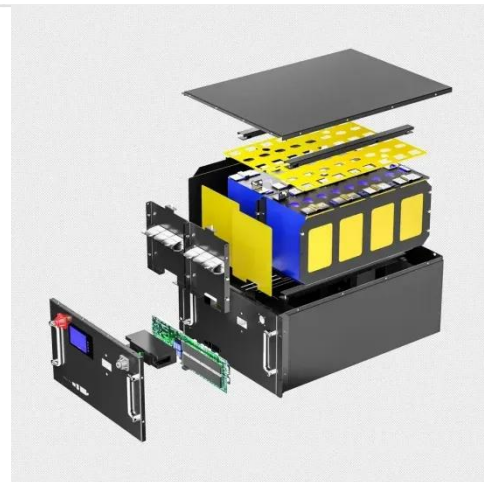

Outdoor Battery Energy Storage (Multi cabinet)

Pixii MultiCabinet solutions are modular battery energy storage systems that scale to your needs. It comes with smart