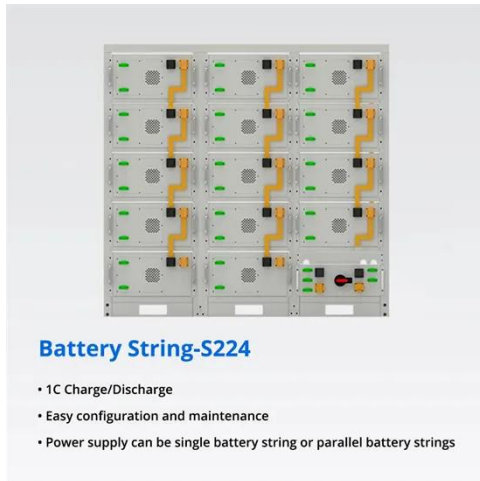

600 type photovoltaic panel