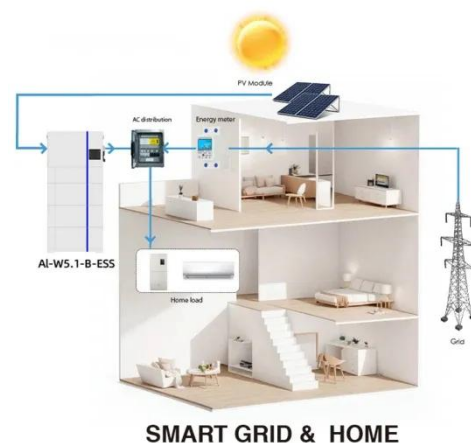

[Get Price](#)

BESS Cabinet

A BESS cabinet (Battery Energy Storage System cabinet) is no longer just a "battery box." In modern commercial and industrial (C& I) projects, it is a full energy asset --designed to reduce electricity ...

[Get Price](#)

All-in-One Energy Storage Cabinet & BESS Cabinets , Modular, ...

AZE's All-in-One Energy Storage Cabinet & BESS Cabinets offer modular, scalable, and safe energy storage solutions. Featuring lithium-ion batteries, smart BMS, and thermal management, they're ideal ...

[Get Price](#)

500 kW/250 kWh Mid-Node , Aggreko US

Built for rapid deployment, our 500 kW capacity batteries are a fast way to increase your efficiency, on or off the grid. Packaged with everything you need - from fire protection to HVAC - they're an effective ...