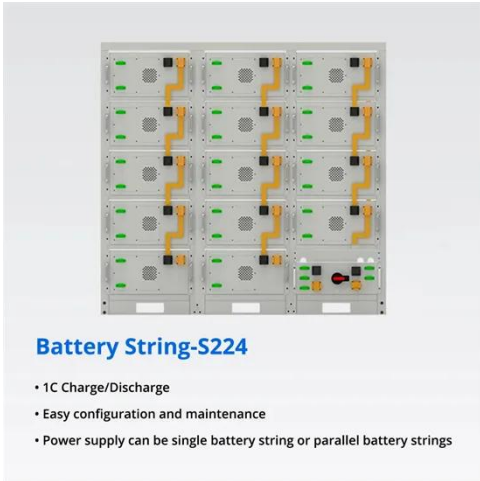

40kWh outdoor telecom cabinet for power grid distribution stations