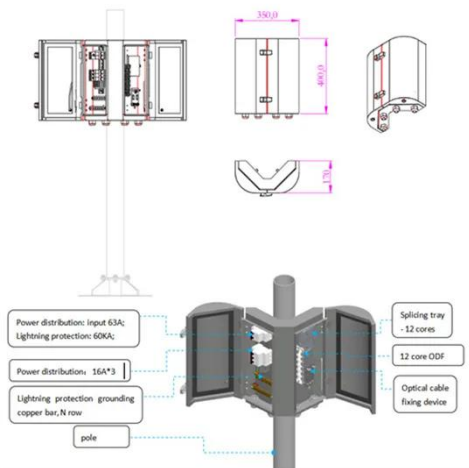

Rishabh Instruments has acquired the solar string inverter technology from GEFTRAN S.p.A., Italy. These inverters are rugged European designs and now manufactured at our state-of-the-art manufacturing ...

[Get Price](#)

10HP 34kw Multi-Function Inverter Heat Pump with WiFi ERP a++

10HP 34kw Multi-Function Inverter Heat Pump with WiFi ERP a++, Find Details and Price about Air Source Heat Pump Heat Pump System from 10HP 34kw Multi-Function Inverter Heat Pump with ...

[Get Price](#)

34kW Solar System Information - Facts & Figures

Inverters can be sized differently to your overall panel array. While your panel array might be 34kW, the inverter could be either less or more than this size. Normally it is bad to have a much larger inverter ...

[Get Price](#)

Contact Us