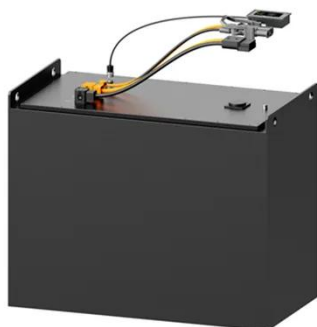

PIENAAR ENERGY (PTY) LTD

30kW tokyo energy storage cabinet for emergency command

30kW tokyo energy storage cabinet for emergency command

AlphaESS STORION-T30 Outdoor Battery Cabinet, Battery and ...

AlphaESS is able to provide outdoor battery cabinet solutions that are stable and flexible for the requirements of all our customer's battery and energy storage demands.

[Get Price](#)

Japanese Cabinet-Type Energy Storage Cabin: Innovations Shaping ...

Enter the Japanese cabinet-type energy storage cabin - a game-changer that's turning heads from Tokyo boardrooms to Silicon Valley tech labs. Let's unpack why these sleek metal boxes ...

[Get Price](#)

Powerful & Scalable: Your Ultimate Industrial-Grade Energy ...

Industrial-grade 30kW-100kWh modular energy storage with military LiFePO4 batteries. Hot-swappable expansion, 19" rack deployment, 5-layer safety & cloud monitoring.