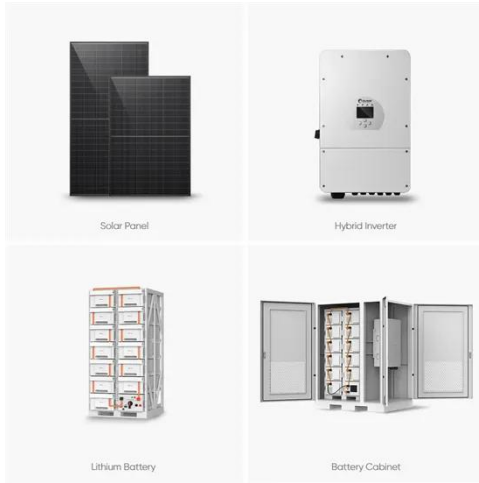

Battery Swapping Intelligent Cabinet

Discover advanced battery swap stations for electric vehicles (EVs), e-bikes, and ...

[Get Price](#)

EQUATORIAL GUINEA NEW ENERGY BATTERY CABINET ...

New energy battery cabinet base station power generation equipment Base station energy cabinet: a highly integrated and intelligent hybrid power system that combines multi-input power modules ...