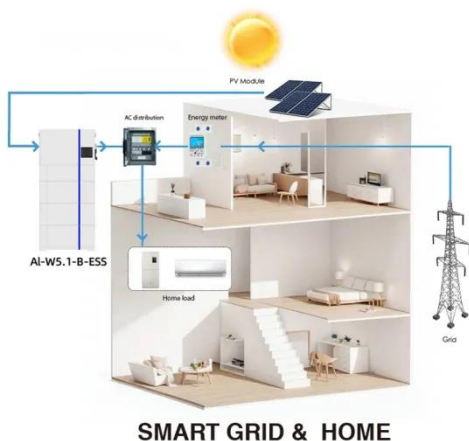

PIENAAR ENERGY (PTY) LTD

25kW Battery Storage Cabinet Used in Guinea Battery Swapping Station

25kW Battery Storage Cabinet Used in Guinea Battery Swapping Sta

GUINEA BISSAU 25KW LITHIUM BATTERY

The Battery Cabinet is an all-in-one energy storage solution featuring LFP (lithium iron phosphate) batteries, liquid-cooling technology, fire suppression, and monitoring systems for safe and efficient ...

[Get Price](#)

SMART GRID & HOME

GUINEA BISSAU LITHIUM BATTERY ENERGY STORAGE CABINET ...

Cook Islands base station lithium battery energy storage 25kw inverter This is the 25kwh battery stacked lithium LiFePO4 type with 5 battery layers and one off grid solar inverter on the top layer, each

[Get Price](#)

EQUATORIAL GUINEA'S STRATEGIC MOVE ACQUIRING ENERGY STORAGE

Battery swapping station external energy storage cabinet grid-connected type Battery Swapping Station (BSS) proposes an alternative way of refueling Electric Vehicles (EVs) that can lead towards a ...

[Get Price](#)

Battery Swapping Intelligent Cabinet

Discover advanced battery swap stations for electric vehicles (EVs), e-bikes, and ...

[Get Price](#)

EQUATORIAL GUINEA NEW ENERGY BATTERY CABINET ...

New energy battery cabinet base station power generation equipment Base station energy cabinet: a highly integrated and intelligent hybrid power system that combines multi-input power modules ...