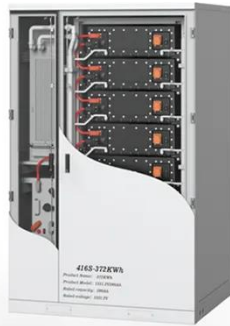

GUINEA BISSAU LITHIUM BATTERY ENERGY STORAGE CABINET ...

Cook Islands base station lithium battery energy storage 25kw inverter This is the 25kwh battery stacked lithium LiFePO4 type with 5 battery layers and one off grid solar inverter on the top layer, each

...

[Get Price](#)

Battery Swapping Intelligent Cabinet

Discover advanced battery swap stations for electric vehicles (EVs), e-bikes, and e-scooters. Our smart charging and swapping solutions offer fast, efficient, and eco-friendly battery exchange, shared ...

[Get Price](#)

EQUATORIAL GUINEA'S STRATEGIC MOVE ACQUIRING ENERGY STORAGE

Battery swapping station external energy storage cabinet grid-connected type Battery Swapping Station (BSS) proposes an alternative way of refueling Electric Vehicles (EVs) that can lead towards a ...

[Get Price](#)