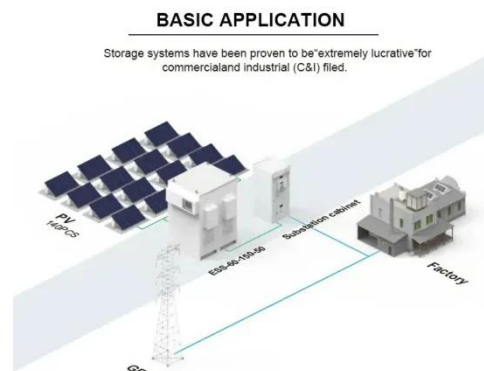

2000W Car Power Inverter DC 12V/24V to AC 220V Converter with 4 ...

*Powerful Conversion: This inverter efficiently converts DC 12V/24V to AC 220V, providing a robust power supply capable of handling up to 2000W, making it ideal for various devices.

[Get Price](#)