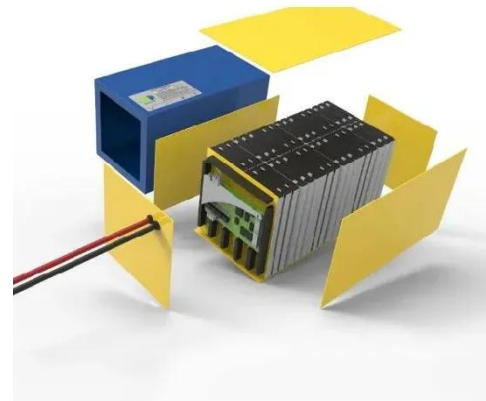

2000W Pure Sine Wave DC 12V 24V to AC 220V Inverter Orange

This inverter can efficiently convert DC power into 110V or 220V pure sine wave AC power, ensuring safe and stable power output for your electronic devices. It is an ideal choice whether it is for outdoor ...