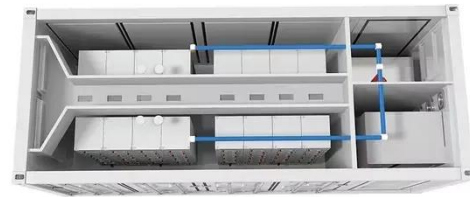

Hoenergy Power

Explore high voltage battery packs, wall mounted lithium batteries, and ESS cabinets from Hoenergy -- your 2025 Global Tier 1 Energy Storage Provider.