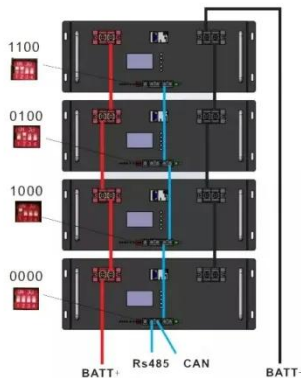

[Get Price](#)

Power Shelf Solutions - Lite-On Cloud Infrastructure Platform

The Power Shelf series by Lite-On provides high quality power to data center server racks. Available in power ranges from 9kW to 27kW, and multiple form factors for 19 and 21-inch data racks, these ...